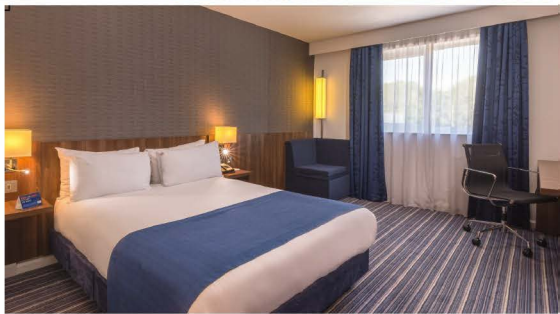

Holiday Inn Express Preston South
Reedfield Place,
Preston M6 J29

Whether you are coming to Preston City for business or a relaxing getaway, our modern hotel will offer both comfort and value. Holiday Inn Express Preston - South, is located in a beautiful wooded setting on the A6. The hotel is easily accessible from either the M6 J29, the M65 or M61 motorways.

With Lancashire's Premier Country Park, Cuerden Valley and Estate on our doorstep, there is the opportunity to escape into the countryside with 650 acres of parkland, woodland and gardens to explore. Also the magnificent ancestral home of Houghton Tower is only minutes away. You can enjoy a drive to the Lake District, or take in the sea air at Blackpool approximately 20 miles away.

Holiday Inn Express Preston - South is the perfect location whether on business or leisure and an excellent meeting destination. Our hotel has an extensive complimentary car park making it ideal for breaking a long journey.

If travelling on business, Walton Summit Green Business Park is adjacent to the hotel, the Capitol Centre Retail and Leisure Park is also nearby. For business meetings away from the office our relaxing Great Room lounge and restaurant is ideal. We also have three smaller private meeting rooms all with natural daylight and individual air conditioning and heating control. There is also free WiFi around the hotel so that you will always be in touch.